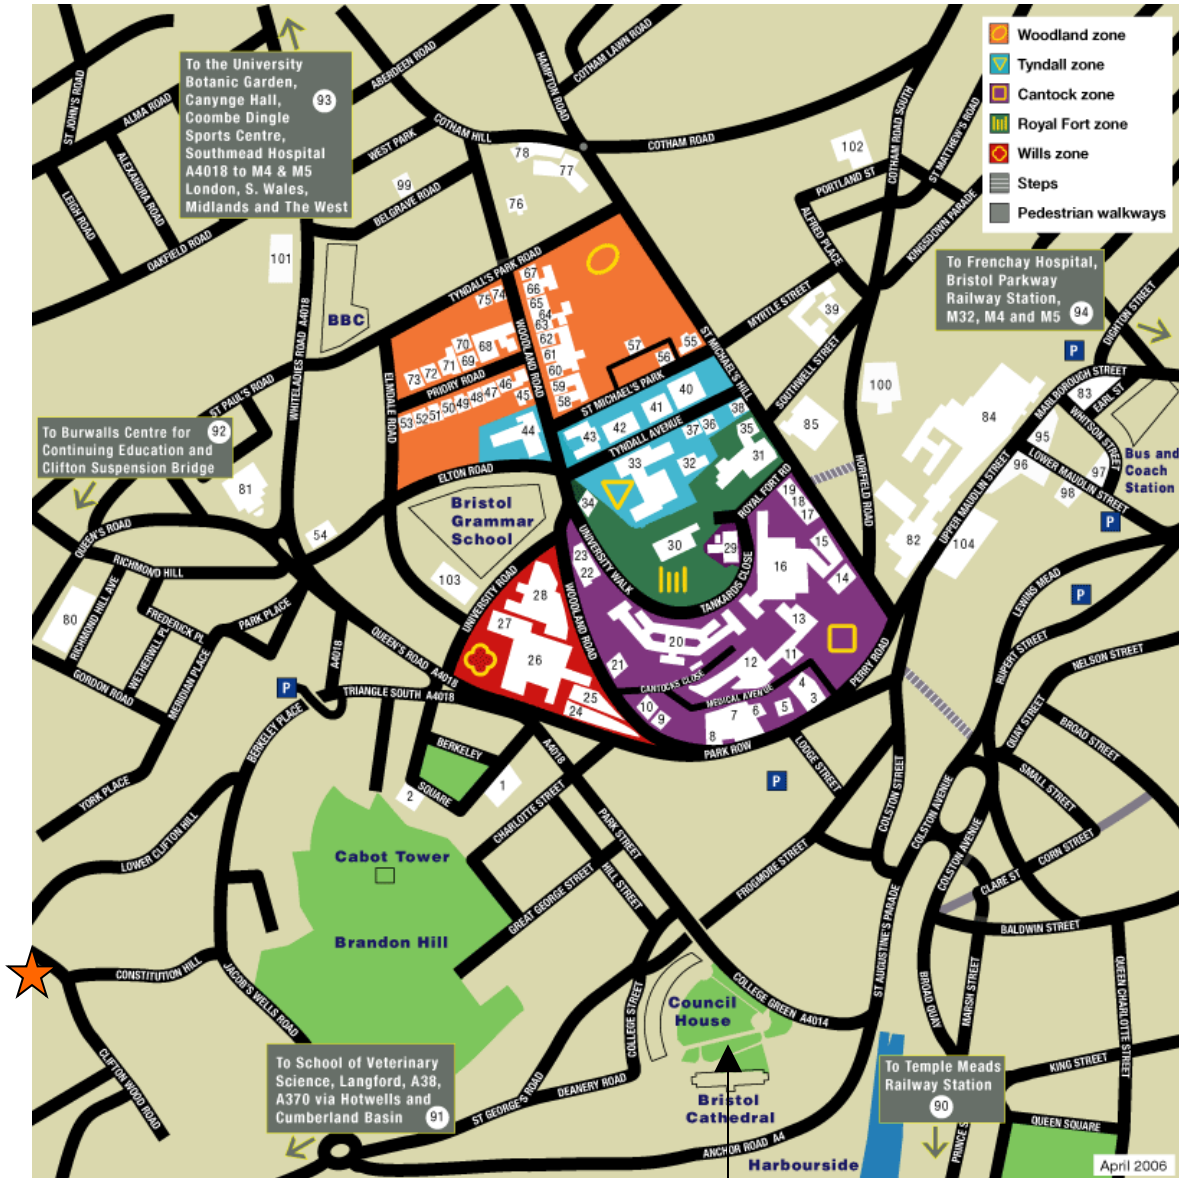

University of Bristol Precinct

Marriott Hotel

Key

12 Chemistry

29 Maths

30 Royal Fort House

★ Goldney Orangery